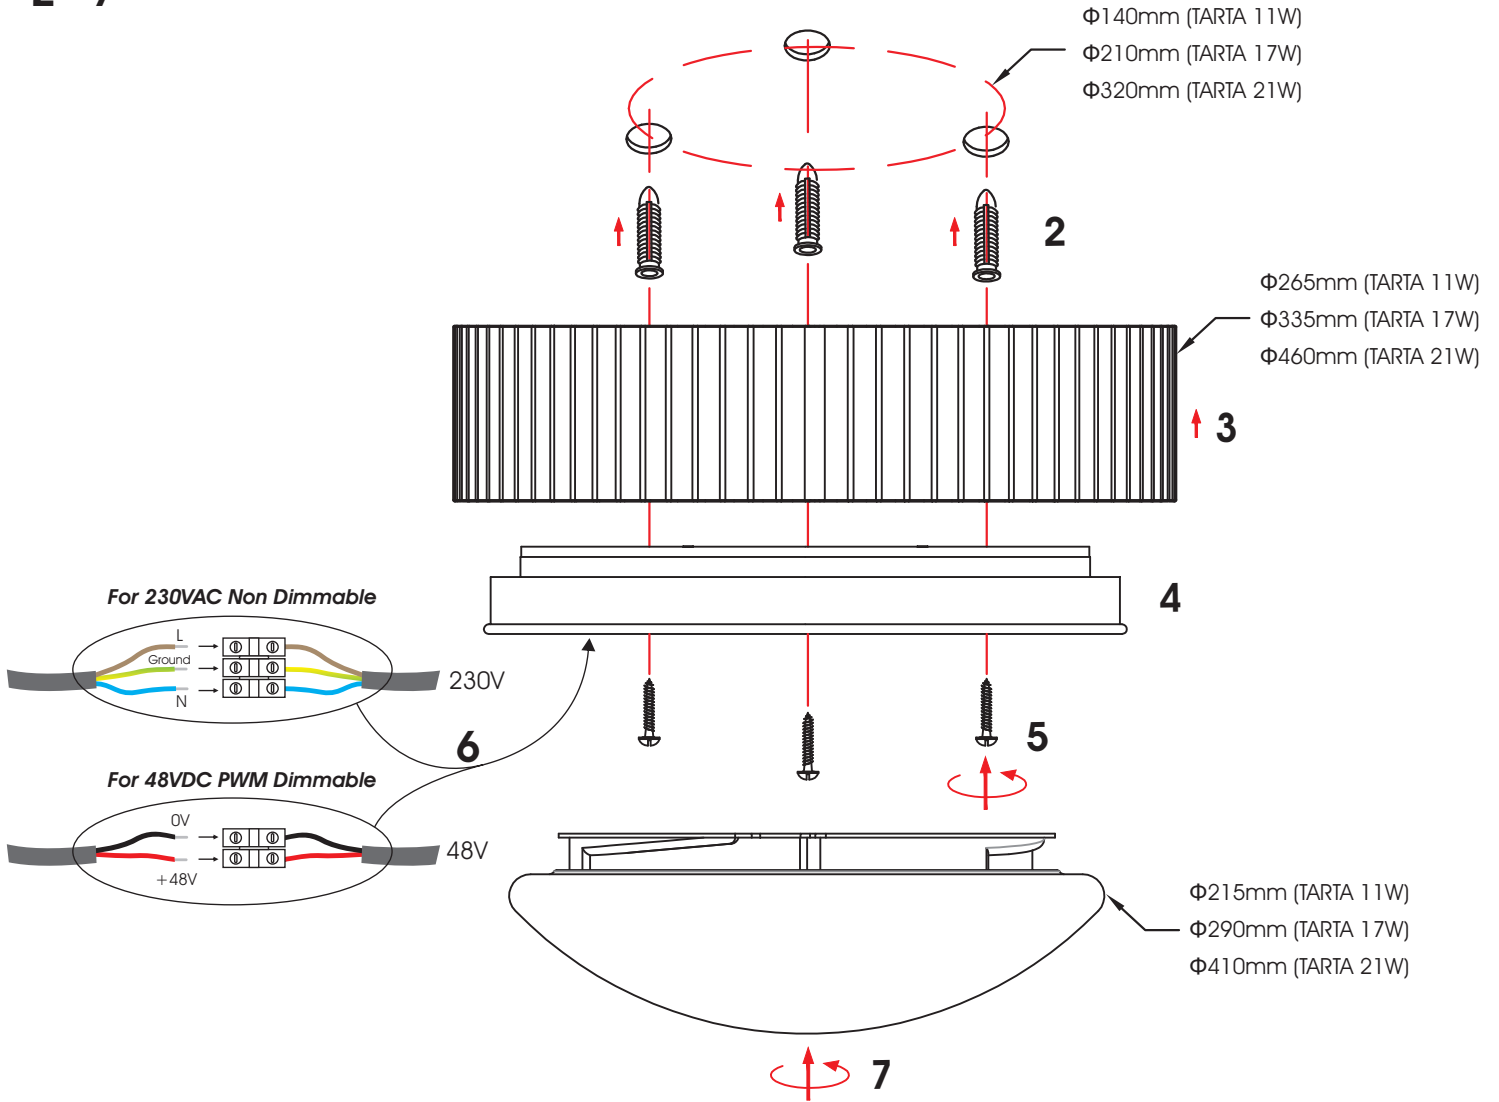

TARTA Installation Manual

1

Attention
Before any maintenance switch off the main power.

11W / 26.5cm

17W / 33.5cm

21W / 46cm

2~7

8