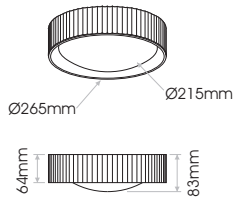

TARTA Installation Manual

1

Attention
Before any maintenance switch off the main power.

11W / 26.5cm

17W / 33.5cm

21W / 46cm

2~7

8