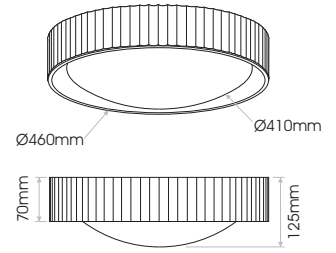

TARTA Installation Manual

1

Attention
Before any maintenance switch off the main power.

11W / 26.5cm

17W / 33.5cm

21W / 46cm

2~7

8