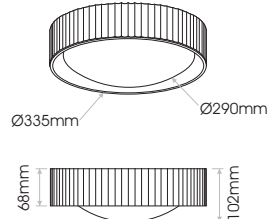

TARTA Installation Manual

1

Attention
Before any maintenance switch off the main power.

11W / 26.5cm

17W / 33.5cm

21W / 46cm

2~7

8